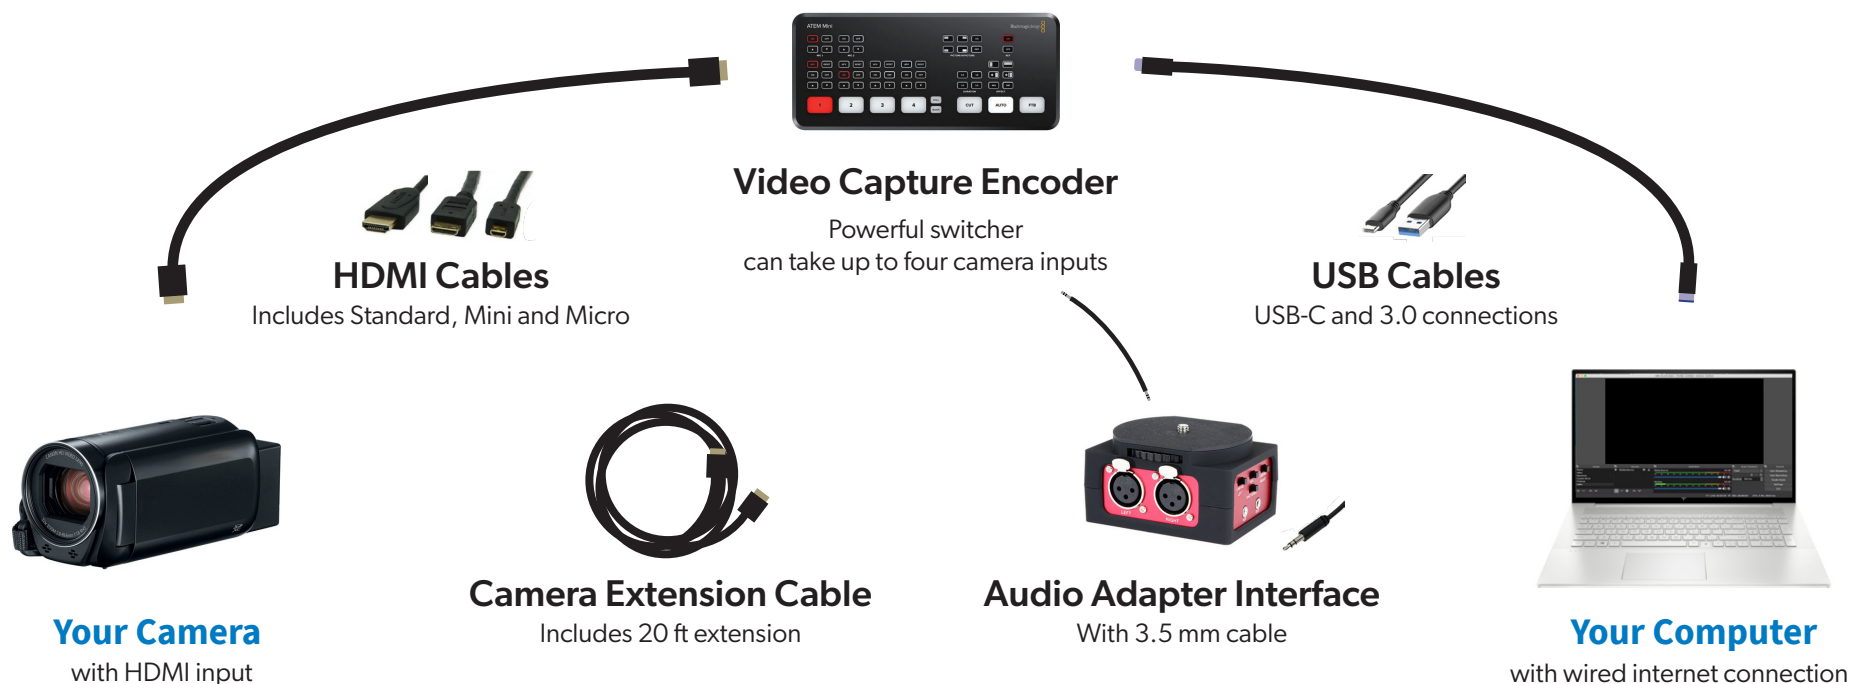

Stream without hassle.

The rental box includes all of the components required to connect your video camera to your computer. It's that easy. Our rental partners provide the hardware, and we provide the support.

EZ Stream Kit

Includes Video Capture Encoder, Sound Interface and all the cabling to connect your camera to your computer.

\$179

Weekly Rental
Includes 2-Way Shipping

Reserve Today From Our Trusted Partners

Selecting an EZ Stream Kit

The major difference between the the EZ Stream Standard and Basic is the the video capture encoder. This integral piece of equipment allows your computer to recognize and capture your video input from your camera. While both kits contain the necessary encoder, our standard kit comes with a more powerful switcher capture device that can take up to four camera inputs and allow you to switch feeds with the click of a button.

EZ Stream Kit Includes

Blackmagic Design ATEM Mini Livestream Switcher
Saramonic SR-AX101 Audio Interface Adapter
Cables

- 3ft USB C to USB 3A
- 3ft USB C to USB C
- 6ft Standard HDMI to Standard HDMI
- 6ft Mini HDMI to Standard HDMI
- 6ft Micro HDMI to Standard HDMI
- 20 ft Standard HDMI Extension
- 3.5mm to 3.5mm Audio Cable
- 3 velcro cable ties